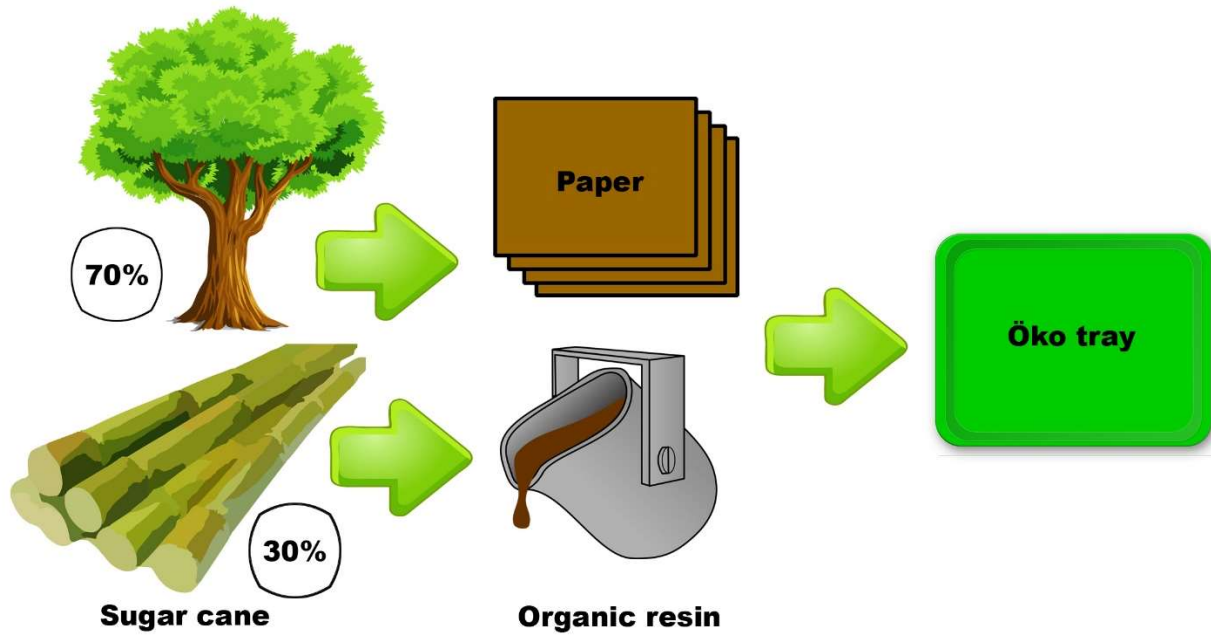

INDIVIDUAL DESIGNED TRAYS

made from resin impregnated papers and with a scratch resistant melamine surface. Food-safe and dishwasher-safe.

Let your imagination run wild. Just send us your design, picture or logo and you will get a virtual image for your individual tray. You have already some thoughts on the subject. Please contact us for more details.

BIG BERTA Ø 450 mm

SWEET SCARLETT 375X265 mm – LOVELY LAYLA 430X330 mm

PRODUCTION

Our trays are mainly made from natural materials. We use for the ecological version an organic resin which is produced from waste of the sugar cane industry. Of course, our trays in the standard- and ecological-version are food-safe and dishwasher-safe.

ARTWORK

SWEET SCARLETT: 375x265 mm
LOVELY LAYLA: 430x330 mm

Motive size: 405x300 mm
Motive size: 460x360 mm

Image resolution
300 DPI in pdf., jpg. or psd.

BIG BERTA: Ø 450mm

Motive size: 500x500 mm